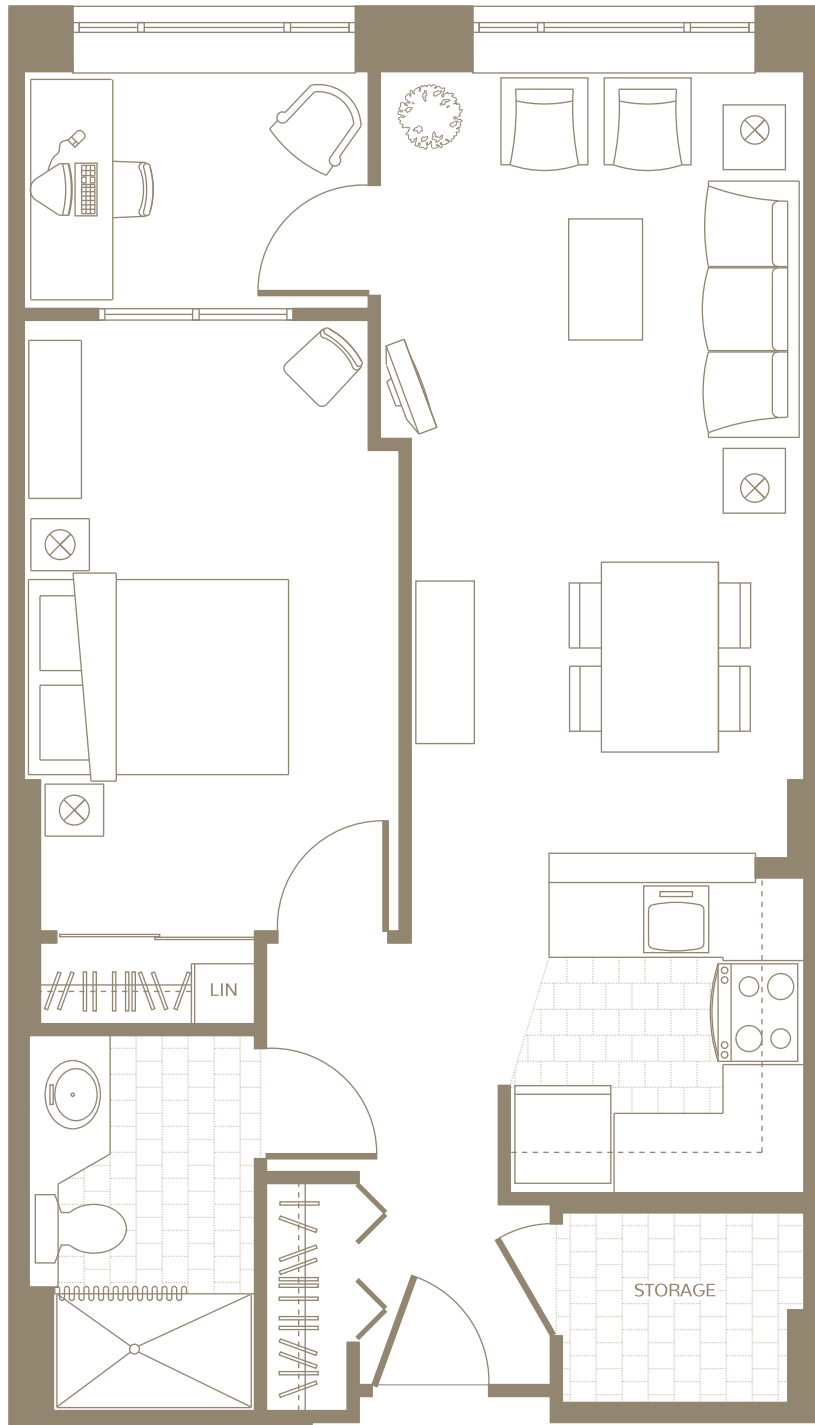

TAPESTRY™
Arbutus Walk

B – One Bedroom + Den

740 Square Feet

Levels 2 to 6

Yew Street

0 1 2 4 6 10 ft