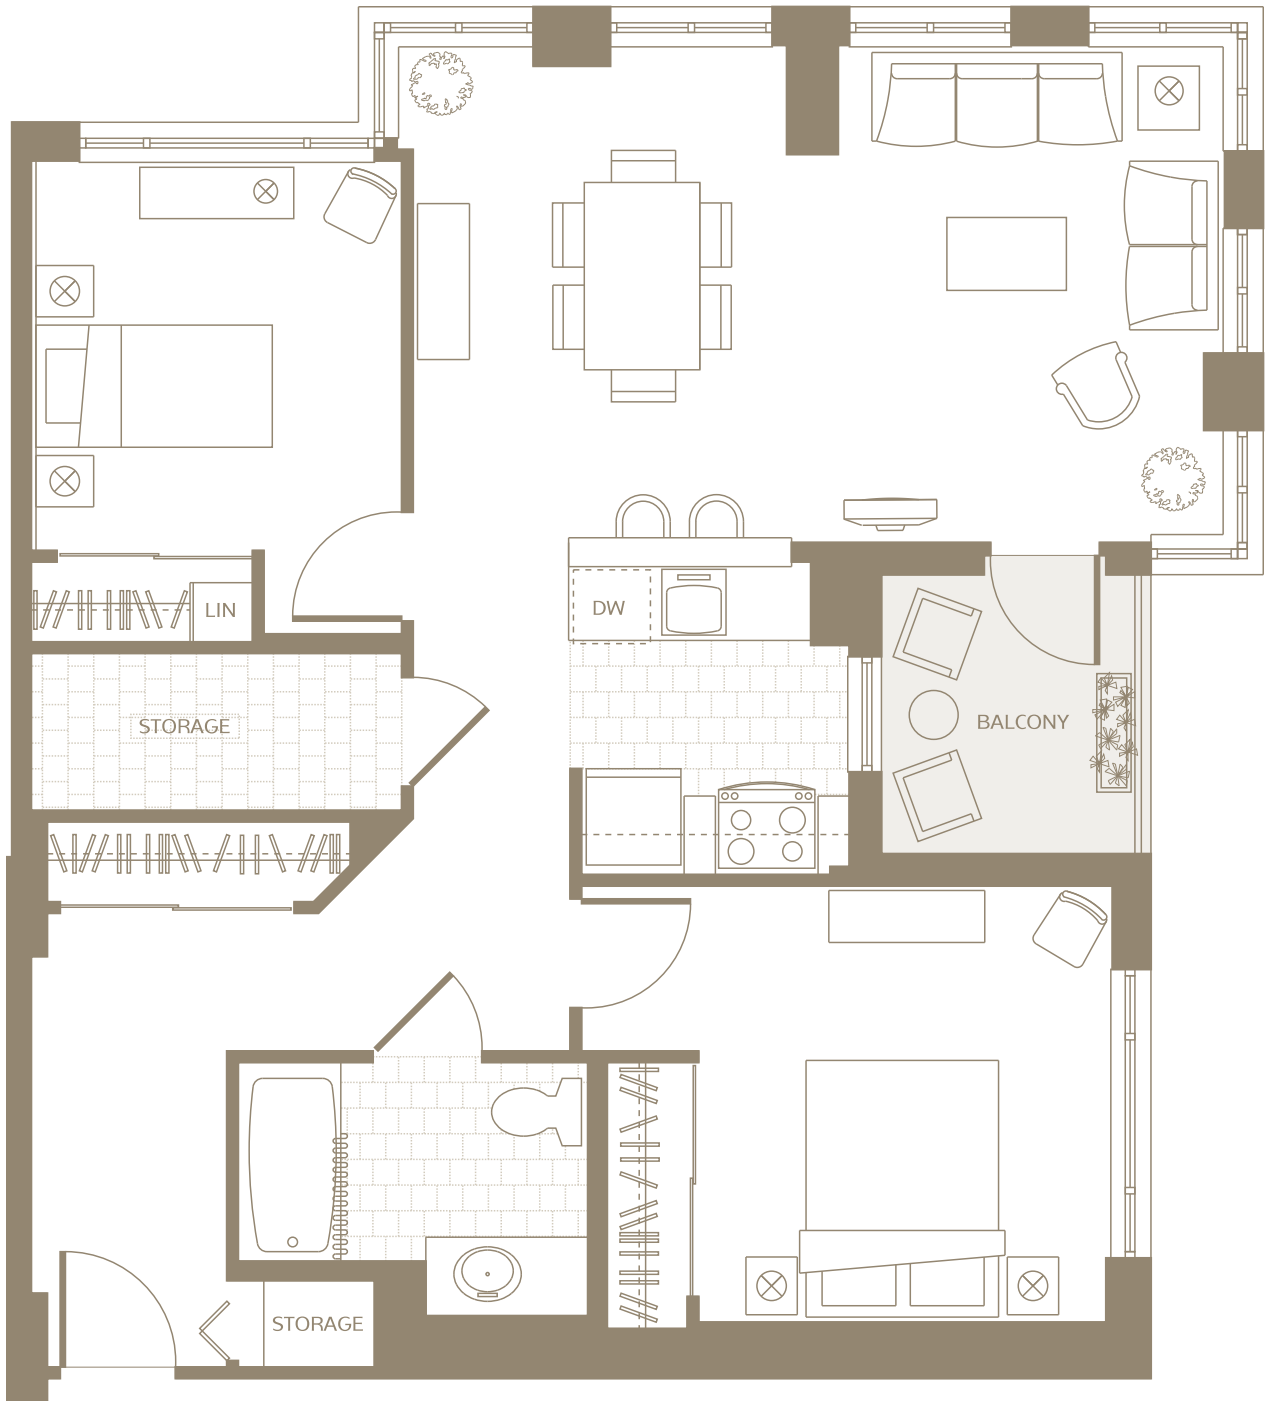

# Q – Two Bedroom

1013 Square Feet

Levels 3 & 4

Yew Street

0 1 2 4 6 10 ft